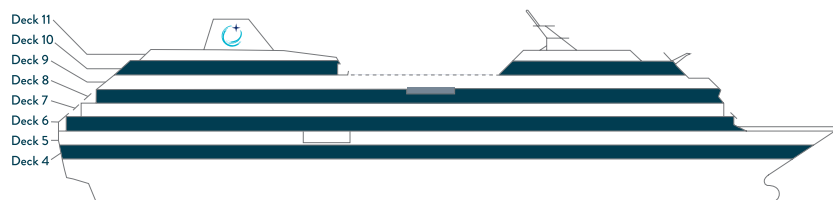

AZAMARA ONWARDSM

DECK 4

DECK 5

DECK 6

DECK 7

AZAMARA ONWARDSM

DECK 8

DECK 9

DECK 10

DECK 11

SHIP SPECIFICATIONS	
Occupancy	684
Net Tonnage	30,277
Length	592 feet (180 meters)
Beam	84 feet (25 meters)
Guest Decks	Eight
Cruising Speed	18.5 knots
Electric Current	110/220 AC
Refurbished	2024
Officers and Crew	408 International Officers, Crew & Staff
Ship's Registry	Malta