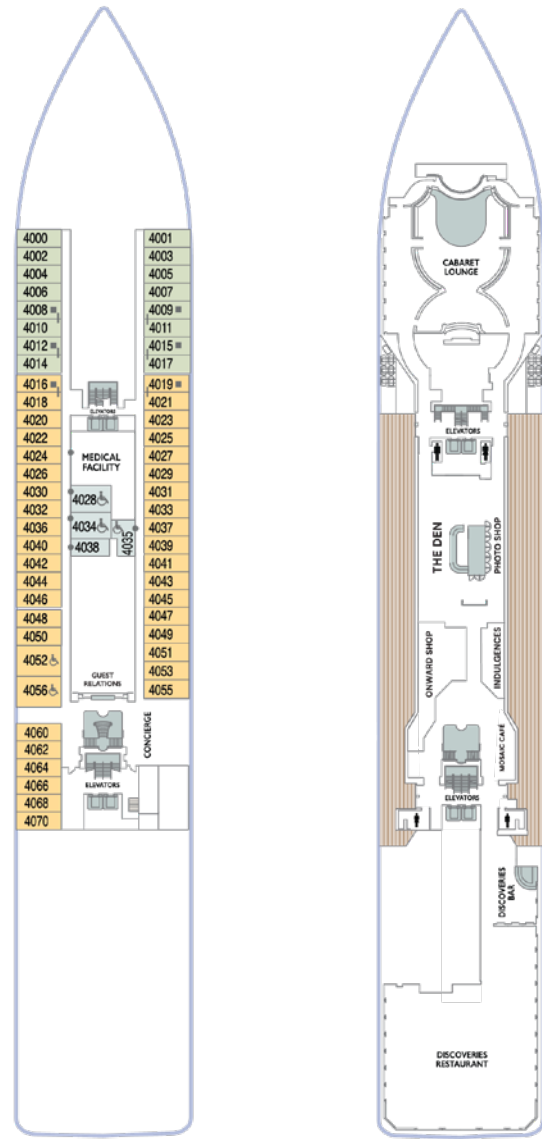

AZAMARA ONWARDSM

DECK 4

DECK 5

DECK 6

DECK 7

AZAMARA ONWARDSM

DECK 8

DECK 9

DECK 10

DECK 11

SHIP SPECIFICATIONS	
Occupancy	684
Net Tonnage	30,277
Length	592 feet (180 meters)
Beam	84 feet (25 meters)
Guest Decks	Eight
Cruising Speed	18.5 knots
Electric Current	110/220 AC
Refurbished	2024
Officers and Crew	408 International Officers, Crew & Staff
Ship's Registry	Malta

KEY	
	Convertible Sofa Bed
	Club Continent Suites with Tub
	Interior Stateroom Door Location
	Connecting Staterooms
	Restrooms
	Smoking Area
	Wheelchair-Accessible Stateroom

SUITES	
	CW Club World Owner's Suite
	CO Club Ocean Suite
	SP Club Spa Suite
	N1 Club Continent Suite
	N2 Club Continent Suite