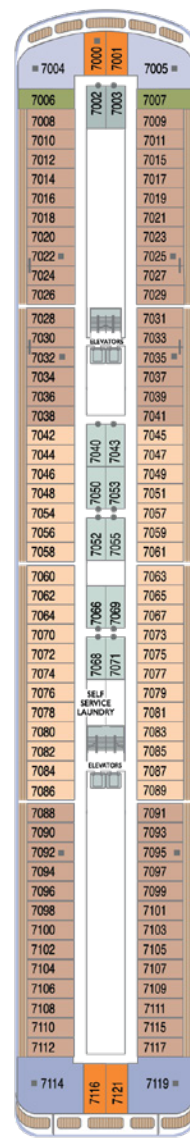

AZAMARA ONWARDSM

DECK 4

DECK 5

DECK 6

DECK 7

AZAMARA ONWARDSM

DECK 8

DECK 9

DECK 10

DECK 11

SHIP SPECIFICATIONS	
Occupancy	684
Net Tonnage	30,277
Length	592 feet (180 meters)
Beam	84 feet (25 meters)
Guest Decks	Eight
Cruising Speed	18.5 knots
Electric Current	110/220 AC
Refurbished	2024
Officers and Crew	408 International Officers, Crew & Staff
Ship's Registry	Malta

KEY	
	Convertible Sofa Bed
	Club Continent Suites with Tub
	Interior Stateroom Door Location
	Connecting Staterooms
	Restrooms
	Smoking Area
	Wheelchair-Accessible Stateroom

SUITES	
	CW Club World Owner's Suite
	CO Club Ocean Suite
	SP Club Spa Suite
	N1 Club Continent Suite
	N2 Club Continent Suite

INTERIOR	
	I09 Club Interior Stateroom
	I10 Club Interior Stateroom
	I11 Club Interior Stateroom
	I12 Club Interior Stateroom

*Category O8 Staterooms have obstructed views. Deck plans are not drawn to scale, and deck numbers reflect guest levels only.