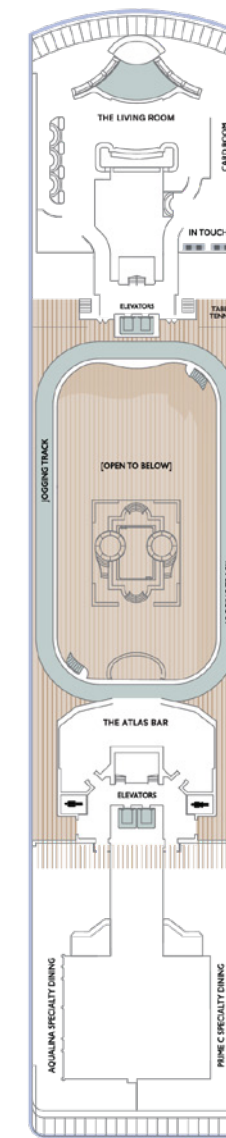

AZAMARA ONWARDSM

DECK 4

DECK 5

DECK 6

DECK 7

AZAMARA ONWARDSM

DECK 8

DECK 9

DECK 10

DECK 11

SHIP SPECIFICATIONS	
Occupancy	684
Net Tonnage	30,277
Length	592 feet (180 meters)
Beam	84 feet (25 meters)
Guest Decks	Eight
Cruising Speed	18.5 knots
Electric Current	110/220 AC
Refurbished	2024
Officers and Crew	408 International Officers, Crew & Staff
Ship's Registry	Malta

KEY	
	Convertible Sofa Bed
	Club Continent Suites with Tub
	Interior Stateroom Door Location
	Connecting Staterooms
	Restrooms
	Smoking Area
	Wheelchair-Accessible Stateroom

SUITES	
	CW Club World Owner's Suite
	CO Club Ocean Suite
	SP Club Spa Suite
	N1 Club Continent Suite
	N2 Club Continent Suite

INTERIOR	
	I09 Club Interior Stateroom
	I10 Club Interior Stateroom
	I11 Club Interior Stateroom
	I12 Club Interior Stateroom

*Category O8 Staterooms have obstructed views. Deck plans are not drawn to scale, and deck numbers reflect guest levels only.