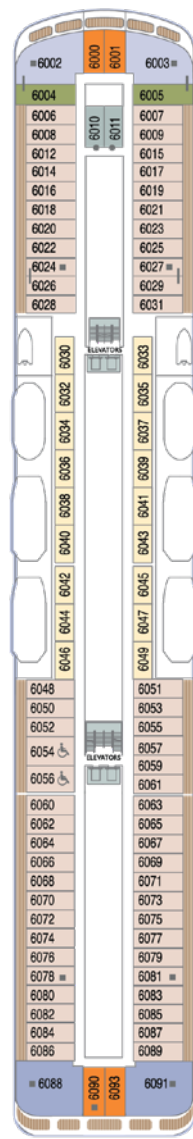

AZAMARA ONWARDSM

DECK 4

DECK 5

DECK 6

DECK 7

AZAMARA ONWARDSM

DECK 8

DECK 9

DECK 10

DECK 11

SHIP SPECIFICATIONS	
Occupancy	684
Net Tonnage	30,277
Length	592 feet (180 meters)
Beam	84 feet (25 meters)
Guest Decks	Eight
Cruising Speed	18.5 knots
Electric Current	110/220 AC
Refurbished	2024
Officers and Crew	408 International Officers, Crew & Staff
Ship's Registry	Malta

KEY	
	Convertible Sofa Bed
	Club Continent Suites with Tub
	Interior Stateroom Door Location
	Connecting Staterooms
	Restrooms
	Smoking Area
	Wheelchair-Accessible Stateroom

SUITES	
	CW Club World Owner's Suite
	CO Club Ocean Suite
	SP Club Spa Suite
	N1 Club Continent Suite
	N2 Club Continent Suite

VERANDA	
	P1 Club Veranda Plus Stateroom
	P2 Club Veranda Plus Stateroom
	P3 Club Veranda Plus Stateroom
	V1 Club Veranda Stateroom
	V2 Club Veranda Stateroom
	V3 Club Veranda Stateroom

OCEANVIEW	
	O4 Club Oceanview Stateroom
	O5 Club Oceanview Stateroom
	O6 Club Oceanview Stateroom
	O8 Club Oceanview Stateroom*