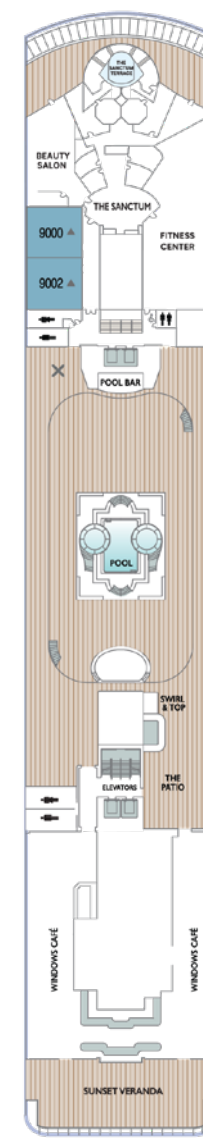

AZAMARA ONWARDSM

DECK 4

DECK 5

DECK 6

DECK 7

AZAMARA ONWARDSM

DECK 8

DECK 9

DECK 10

DECK 11

SHIP SPECIFICATIONS	
Occupancy	684
Net Tonnage	30,277
Length	592 feet (180 meters)
Beam	84 feet (25 meters)
Guest Decks	Eight
Cruising Speed	18.5 knots
Electric Current	110/220 AC
Refurbished	2024
Officers and Crew	408 International Officers, Crew & Staff
Ship's Registry	Malta

KEY	
	Convertible Sofa Bed
	Club Continent Suites with Tub
	Interior Stateroom Door Location
	Connecting Staterooms
	Restrooms
	Smoking Area
	Wheelchair-Accessible Stateroom

SUITES	
	CW Club World Owner's Suite
	CO Club Ocean Suite
	SP Club Spa Suite
	N1 Club Continent Suite
	N2 Club Continent Suite

VERANDA	
	P1 Club Veranda Plus Stateroom
	P2 Club Veranda Plus Stateroom
	P3 Club Veranda Plus Stateroom
	V1 Club Veranda Stateroom
	V2 Club Veranda Stateroom
	V3 Club Veranda Stateroom

OCEANVIEW	
	O4 Club Oceanview Stateroom
	O5 Club Oceanview Stateroom
	O6 Club Oceanview Stateroom
	O8 Club Oceanview Stateroom*