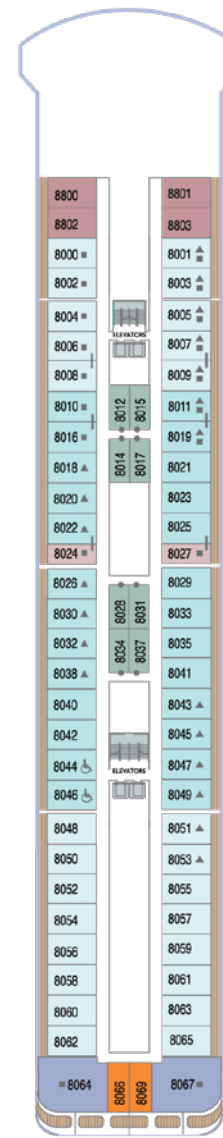

AZAMARA ONWARDSM

DECK 4

DECK 5

DECK 6

DECK 7

AZAMARA ONWARDSM

DECK 8

DECK 9

DECK 10

DECK 11

SHIP SPECIFICATIONS	
Occupancy	684
Net Tonnage	30,277
Length	592 feet (180 meters)
Beam	84 feet (25 meters)
Guest Decks	Eight
Cruising Speed	18.5 knots
Electric Current	110/220 AC
Refurbished	2024
Officers and Crew	408 International Officers, Crew & Staff
Ship's Registry	Malta

KEY	
	Convertible Sofa Bed
	Club Continent Suites with Tub
	Interior Stateroom Door Location
	Connecting Staterooms
	Restrooms
	Smoking Area
	Wheelchair-Accessible Stateroom

SUITES	
	CW Club World Owner's Suite
	CO Club Ocean Suite
	SP Club Spa Suite
	N1 Club Continent Suite
	N2 Club Continent Suite

INTERIOR	
	I09 Club Interior Stateroom
	I10 Club Interior Stateroom
	I11 Club Interior Stateroom
	I12 Club Interior Stateroom

*Category O8 Staterooms have obstructed views. Deck plans are not drawn to scale, and deck numbers reflect guest levels only.