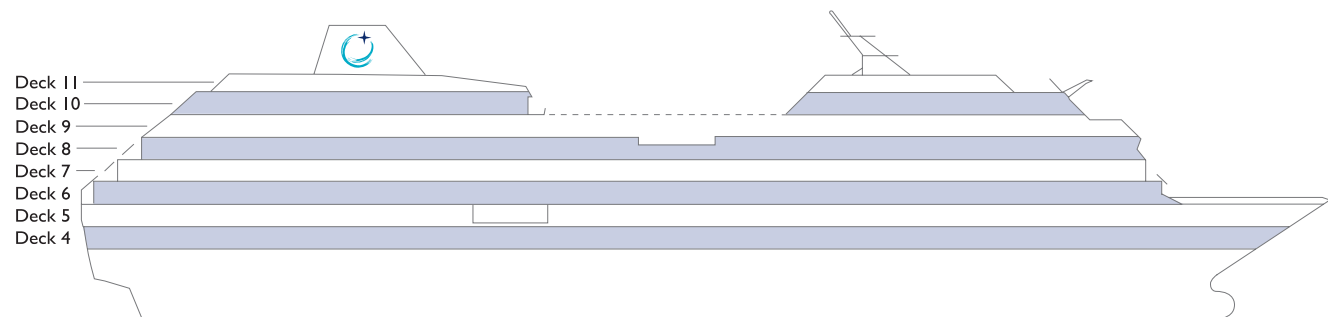

Azamara Onward Deck Plans

©2021 Azamara®. Ships' Registry: Malta. Deck plans are subject to change without notice. Deck plan updated July 19, 2021.