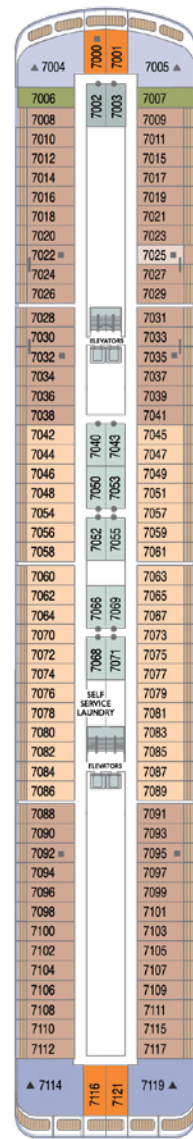

AZAMARA JOURNEY®

DECK 4

DECK 5

DECK 6

DECK 7

DECK 8

DECK 9

DECK 10

DECK 11

SHIP SPECIFICATIONS	
Occupancy	702 (Double occupancy)
Net Tonnage	30,277
Length	592 feet (180 meters)
Beam	84 feet (25 meters)
Guest Decks	Eight
Cruising Speed	18.5 knots
Electric Current	110/220 AC
Refurbished	2024
Officers and Crew	408 International Officers, Crew & Staff
Ship's Registry	Malta

AZAMARA JOURNEY®

KEY	
	Convertible Sofa Bed
	Club Continent Suites with Tub
	Interior Stateroom Door Location
	Connecting Staterooms
	Restrooms
	Smoking Area
	Wheelchair-Accessible Stateroom

SUITES	
	CW Club World Owner's Suite
	CO Club Ocean Suite
	SP Club Spa Suite
	N1 Club Continent Suite
	N2 Club Continent Suite

INTERIOR	
	I09 Club Interior Stateroom
	I10 Club Interior Stateroom
	I11 Club Interior Stateroom
	I12 Club Interior Stateroom

*Category O8 Staterooms have obstructed views. Deck plans are not drawn to scale, and deck numbers reflect guest levels only.