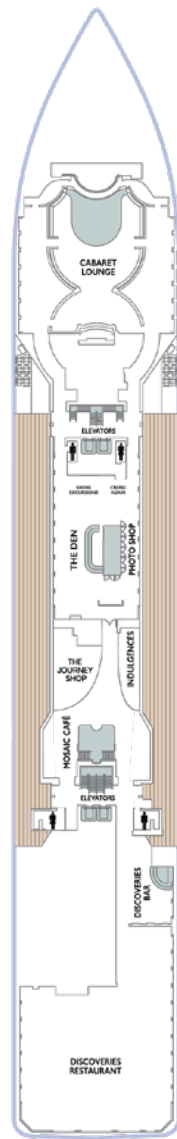

AZAMARA JOURNEY®

DECK 4

DECK 5

DECK 6

DECK 7

DECK 8

DECK 9

DECK 10

DECK 11

SHIP SPECIFICATIONS	
Occupancy	702 (Double occupancy)
Net Tonnage	30,277
Length	592 feet (180 meters)
Beam	84 feet (25 meters)
Guest Decks	Eight
Cruising Speed	18.5 knots
Electric Current	110/220 AC
Refurbished	2024
Officers and Crew	408 International Officers, Crew & Staff
Ship's Registry	Malta

AZAMARA JOURNEY®

KEY	
	Convertible Sofa Bed
	Club Continent Suites with Tub
	Interior Stateroom Door Location
	Connecting Staterooms
	Restrooms
	Smoking Area
	Wheelchair-Accessible Stateroom

SUITES	
	CW Club World Owner's Suite
	CO Club Ocean Suite
	SP Club Spa Suite
	N1 Club Continent Suite
	N2 Club Continent Suite

VERANDA	
	P1 Club Veranda Plus Stateroom
	P2 Club Veranda Plus Stateroom
	P3 Club Veranda Plus Stateroom
	V1 Club Veranda Stateroom
	V2 Club Veranda Stateroom
	V3 Club Veranda Stateroom

OCEANVIEW	
	O4 Club Oceanview Stateroom
	O5 Club Oceanview Stateroom
	O6 Club Oceanview Stateroom
	O8 Club Oceanview Stateroom*