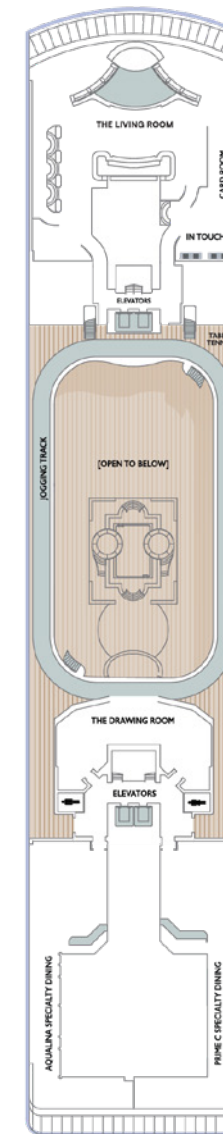

AZAMARA JOURNEY®

DECK 4

DECK 5

DECK 6

DECK 7

DECK 8

DECK 9

DECK 10

DECK 11

SHIP SPECIFICATIONS	
Occupancy	702 (Double occupancy)
Net Tonnage	30,277
Length	592 feet (180 meters)
Beam	84 feet (25 meters)
Guest Decks	Eight
Cruising Speed	18.5 knots
Electric Current	110/220 AC
Refurbished	2024
Officers and Crew	408 International Officers, Crew & Staff
Ship's Registry	Malta

AZAMARA JOURNEY®

KEY	
	Convertible Sofa Bed
	Club Continent Suites with Tub
	Interior Stateroom Door Location
	Connecting Staterooms
	Restrooms
	Smoking Area
	Wheelchair-Accessible Stateroom

SUITES	
	CW Club World Owner's Suite
	CO Club Ocean Suite
	SP Club Spa Suite
	N1 Club Continent Suite
	N2 Club Continent Suite

INTERIOR	
	I09 Club Interior Stateroom
	I10 Club Interior Stateroom
	I11 Club Interior Stateroom
	I12 Club Interior Stateroom

*Category O8 Staterooms have obstructed views. Deck plans are not drawn to scale, and deck numbers reflect guest levels only.