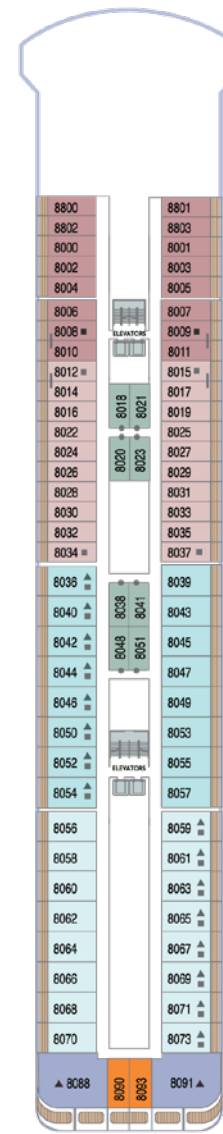

AZAMARA JOURNEY®

DECK 4

DECK 5

DECK 6

DECK 7

DECK 8

DECK 9

DECK 10

DECK 11

SHIP SPECIFICATIONS	
Occupancy	702 (Double occupancy)
Net Tonnage	30,277
Length	592 feet (180 meters)
Beam	84 feet (25 meters)
Guest Decks	Eight
Cruising Speed	18.5 knots
Electric Current	110/220 AC
Refurbished	2024
Officers and Crew	408 International Officers, Crew & Staff
Ship's Registry	Malta

AZAMARA JOURNEY®

KEY	
	Convertible Sofa Bed
	Club Continent Suites with Tub
	Interior Stateroom Door Location
	Connecting Staterooms
	Restrooms
	Smoking Area
	Wheelchair-Accessible Stateroom

SUITES	
	CW Club World Owner's Suite
	CO Club Ocean Suite
	SP Club Spa Suite
	N1 Club Continent Suite
	N2 Club Continent Suite

INTERIOR	
	I09 Club Interior Stateroom
	I10 Club Interior Stateroom
	I11 Club Interior Stateroom
	I12 Club Interior Stateroom

*Category O8 Staterooms have obstructed views. Deck plans are not drawn to scale, and deck numbers reflect guest levels only.