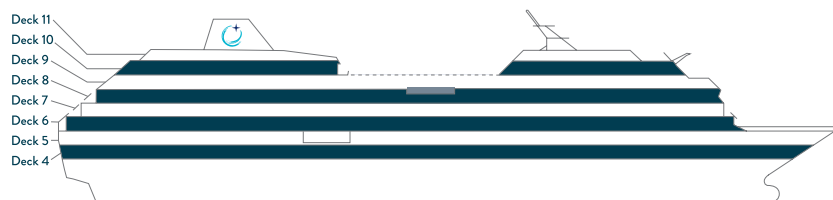

AZAMARA JOURNEY®

DECK 4

DECK 5

DECK 6

DECK 7

DECK 8

DECK 9

DECK 10

DECK 11

SHIP SPECIFICATIONS	
Occupancy	702 (Double occupancy)
Net Tonnage	30,277
Length	592 feet (180 meters)
Beam	84 feet (25 meters)
Guest Decks	Eight
Cruising Speed	18.5 knots
Electric Current	110/220 AC
Refurbished	2024
Officers and Crew	408 International Officers, Crew & Staff
Ship's Registry	Malta