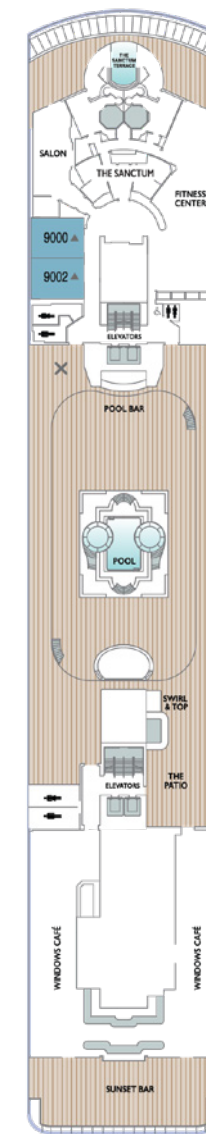

AZAMARA JOURNEY®

DECK 4

DECK 5

DECK 6

DECK 7

DECK 8

DECK 9

DECK 10

DECK 11

SHIP SPECIFICATIONS	
Occupancy	702 (Double occupancy)
Net Tonnage	30,277
Length	592 feet (180 meters)
Beam	84 feet (25 meters)
Guest Decks	Eight
Cruising Speed	18.5 knots
Electric Current	110/220 AC
Refurbished	2024
Officers and Crew	408 International Officers, Crew & Staff
Ship's Registry	Malta

AZAMARA JOURNEY®

KEY	
	Convertible Sofa Bed
	Club Continent Suites with Tub
	Interior Stateroom Door Location
	Connecting Staterooms
	Restrooms
	Smoking Area
	Wheelchair-Accessible Stateroom

SUITES	
	CW Club World Owner's Suite
	CO Club Ocean Suite
	SP Club Spa Suite
	N1 Club Continent Suite
	N2 Club Continent Suite

VERANDA	
	P1 Club Veranda Plus Stateroom
	P2 Club Veranda Plus Stateroom
	P3 Club Veranda Plus Stateroom
	V1 Club Veranda Stateroom
	V2 Club Veranda Stateroom
	V3 Club Veranda Stateroom

OCEANVIEW	
	O4 Club Oceanview Stateroom
	O5 Club Oceanview Stateroom
	O6 Club Oceanview Stateroom
	O8 Club Oceanview Stateroom*