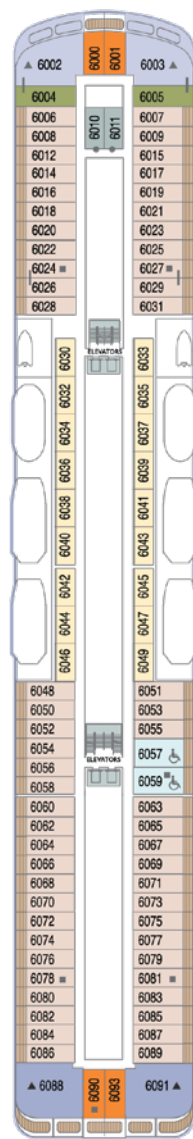

AZAMARA JOURNEY®

DECK 4

DECK 5

DECK 6

DECK 7

DECK 8

DECK 9

DECK 10

DECK 11

SHIP SPECIFICATIONS	
Occupancy	702 (Double occupancy)
Net Tonnage	30,277
Length	592 feet (180 meters)
Beam	84 feet (25 meters)
Guest Decks	Eight
Cruising Speed	18.5 knots
Electric Current	110/220 AC
Refurbished	2024
Officers and Crew	408 International Officers, Crew & Staff
Ship's Registry	Malta

AZAMARA JOURNEY®

KEY	
	Convertible Sofa Bed
	Club Continent Suites with Tub
	Interior Stateroom Door Location
	Connecting Staterooms
	Restrooms
	Smoking Area
	Wheelchair-Accessible Stateroom

SUITES	
	CW Club World Owner's Suite
	CO Club Ocean Suite
	SP Club Spa Suite
	N1 Club Continent Suite
	N2 Club Continent Suite

VERANDA	
	P1 Club Veranda Plus Stateroom
	P2 Club Veranda Plus Stateroom
	P3 Club Veranda Plus Stateroom
	V1 Club Veranda Stateroom
	V2 Club Veranda Stateroom
	V3 Club Veranda Stateroom

OCEANVIEW	
	O4 Club Oceanview Stateroom
	O5 Club Oceanview Stateroom
	O6 Club Oceanview Stateroom
	O8 Club Oceanview Stateroom*