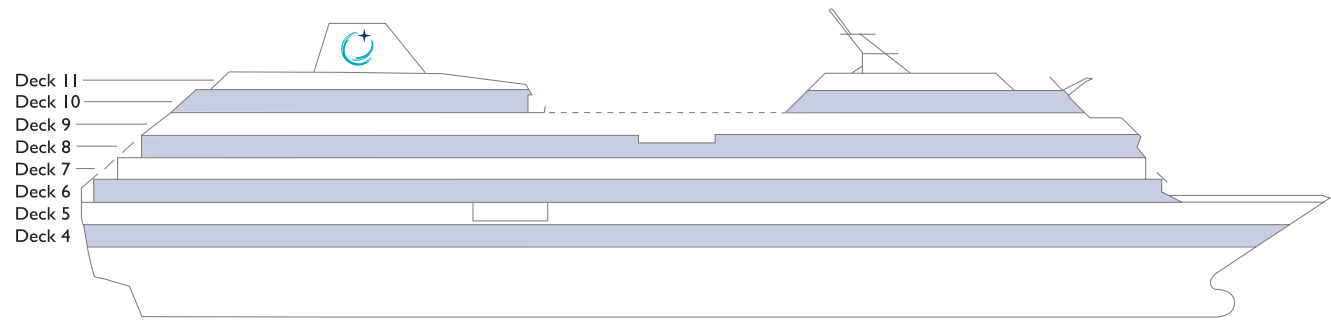

SHIP SPECIFICATIONS

Occupancy: 702 (Double Occupancy)
 Net Tonnage: 30,277
 Length: 592 feet (180 meters)
 Beam: 84 feet (25 meters)
 Guest Decks: Eight
 Cruising Speed: 18.5 Knots
 Refurbished: 2021
 Electric Current: 110/220 AC
 Officers and Crew: 408 International Officers
 Crew and Staff
 Ship's Registry: Malta

*Category 08 Staterooms have obstructed views.
 Deck plans are not drawn to scale, and deck numbers reflect guest levels only.