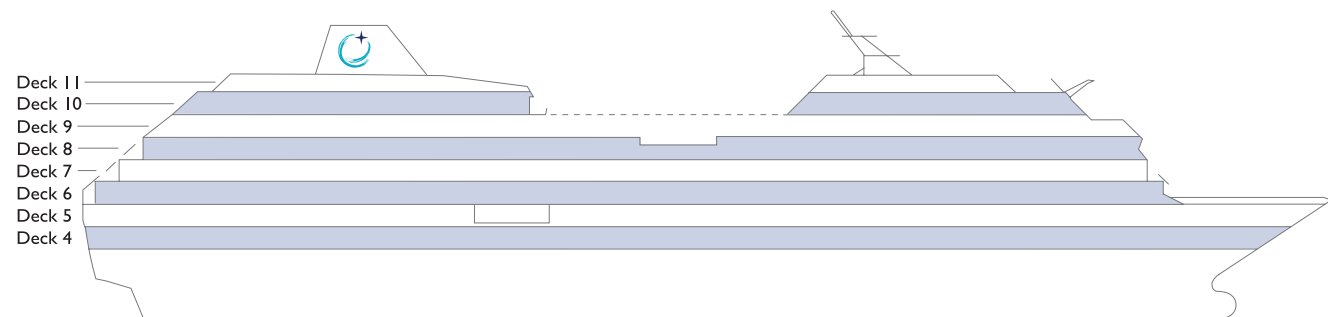

Azamara Journey Deck Plans

©2021 Azamara®. Ships' Registry: Malta. Deck plans are subject to change without notice. Deck plan updated July 19, 2021.