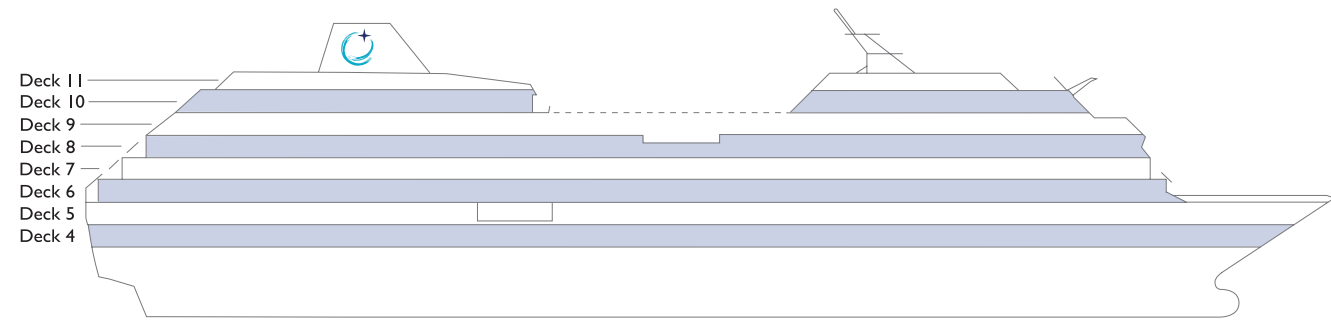

**SHIP SPECIFICATIONS**

Occupancy: 702 (Double Occupancy)  
 Net Tonnage: 30,277  
 Length: 592 feet (180 meters)  
 Beam: 84 feet (25 meters)  
 Guest Decks: Eight  
 Cruising Speed: 18.5 Knots  
 Refurbished: 2021  
 Electric Current: 110/220 AC  
 Officers and Crew: 408 International Officers Crew and Staff  
 Ship's Registry: Malta

\*Category 08 Staterooms have obstructed views.  
 Deck plans are not drawn to scale, and deck numbers reflect guest levels only.